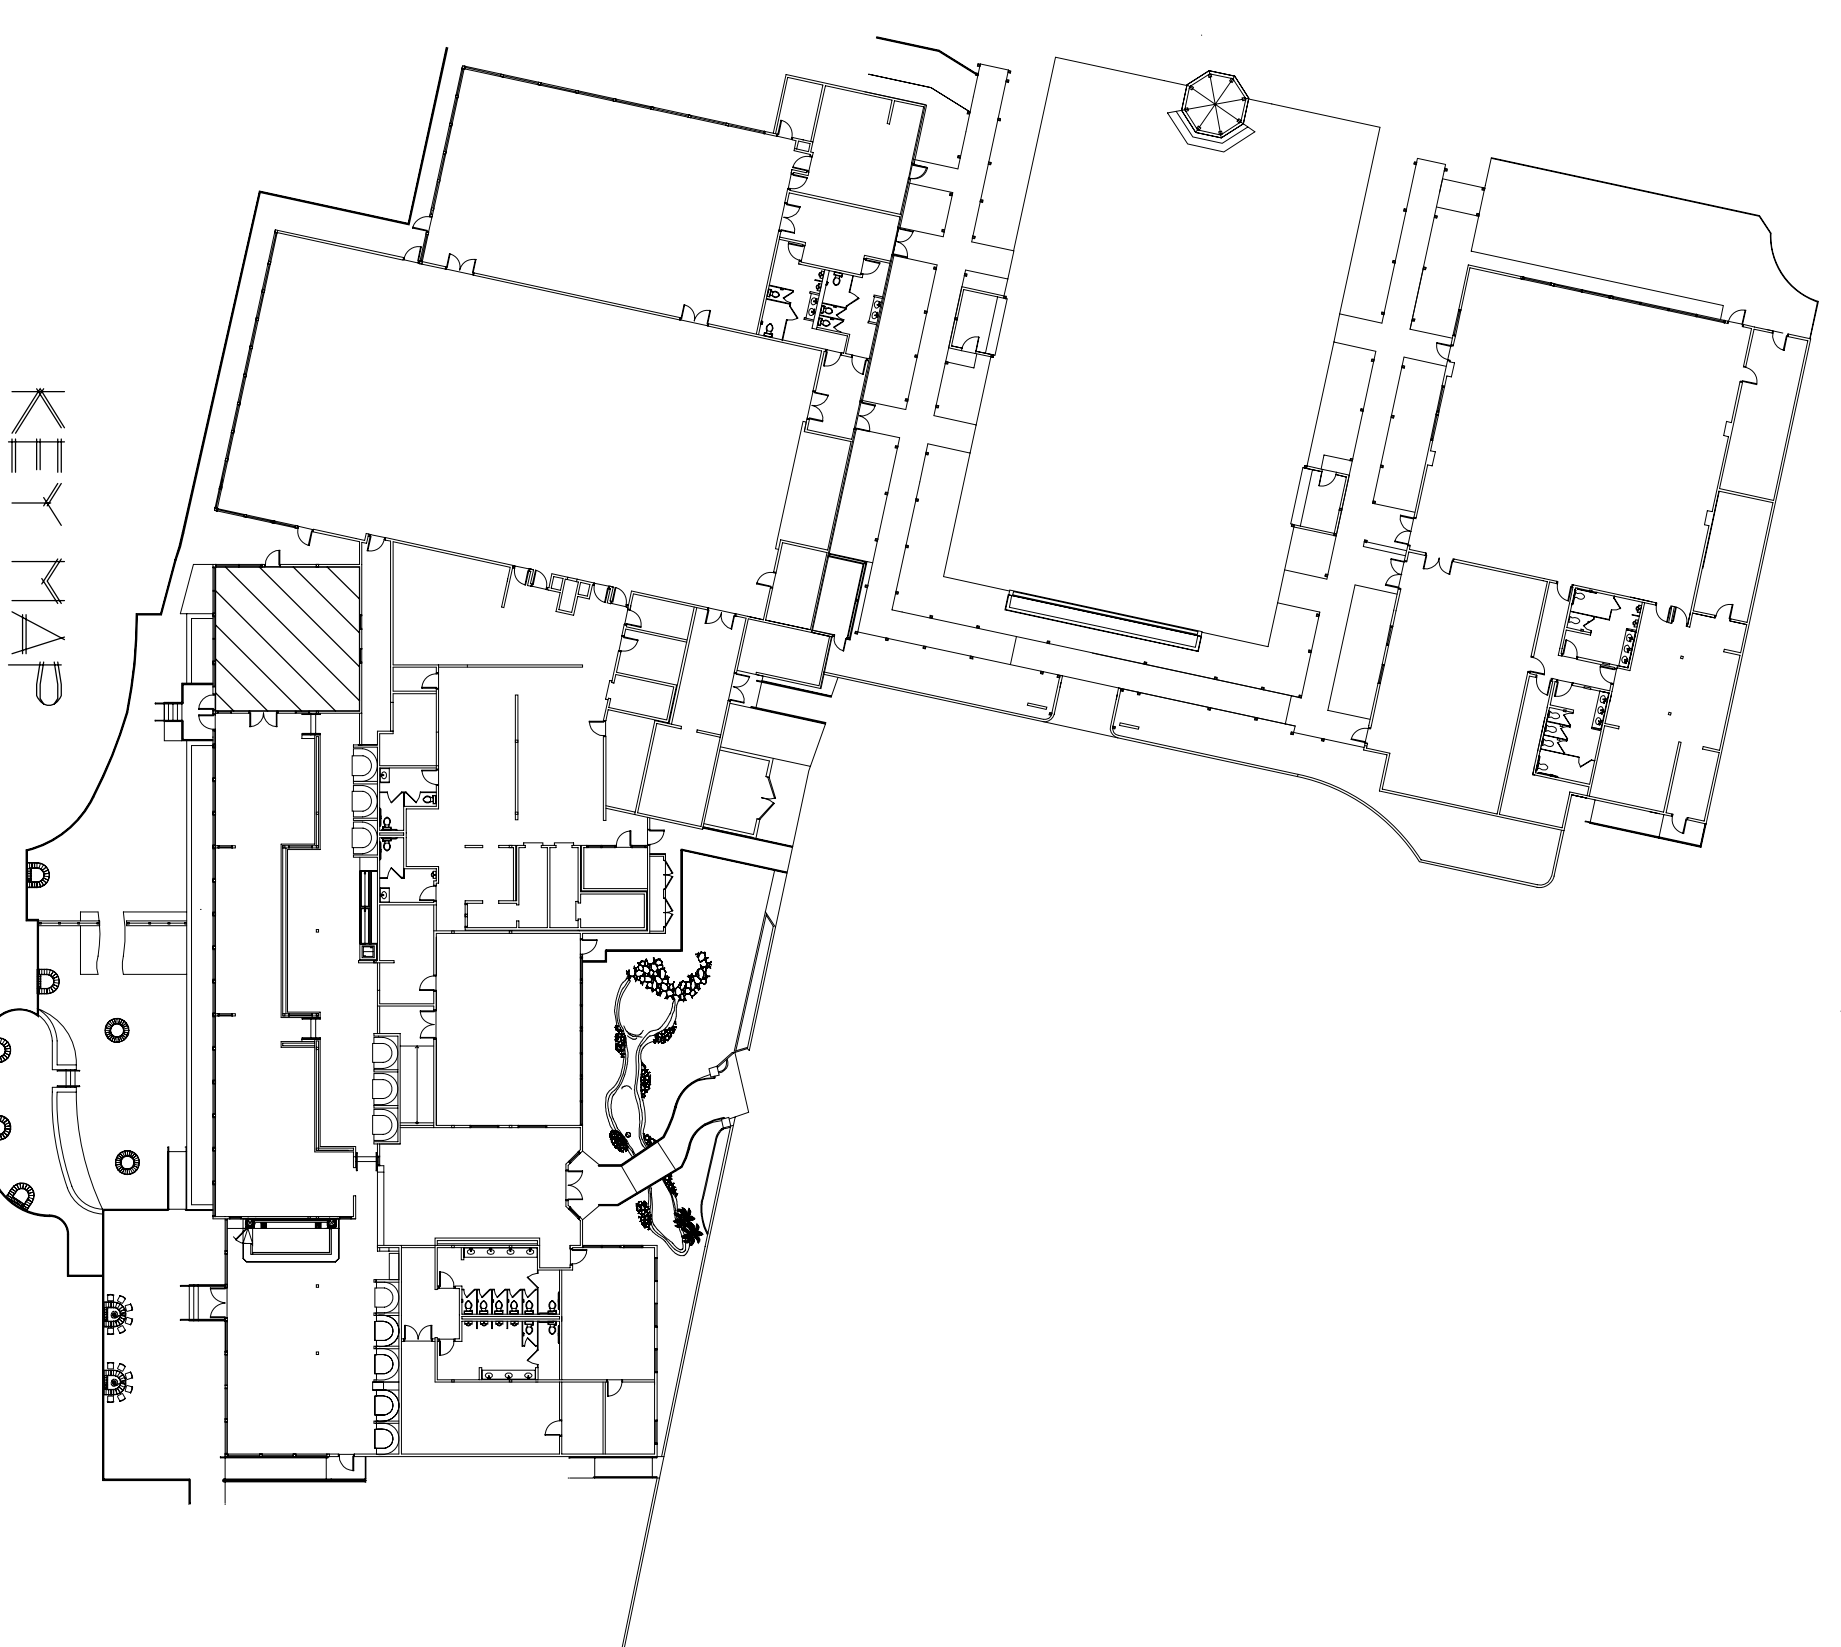

STARLIGHT ROOM

VALLEY VIEW ROOM
OCC. LOAD: 60

VALLEY VIEW ROOM

PATIO

LOWER DINING ROOM

UPPER DINING ROOM

DN

UP

KEY MAP