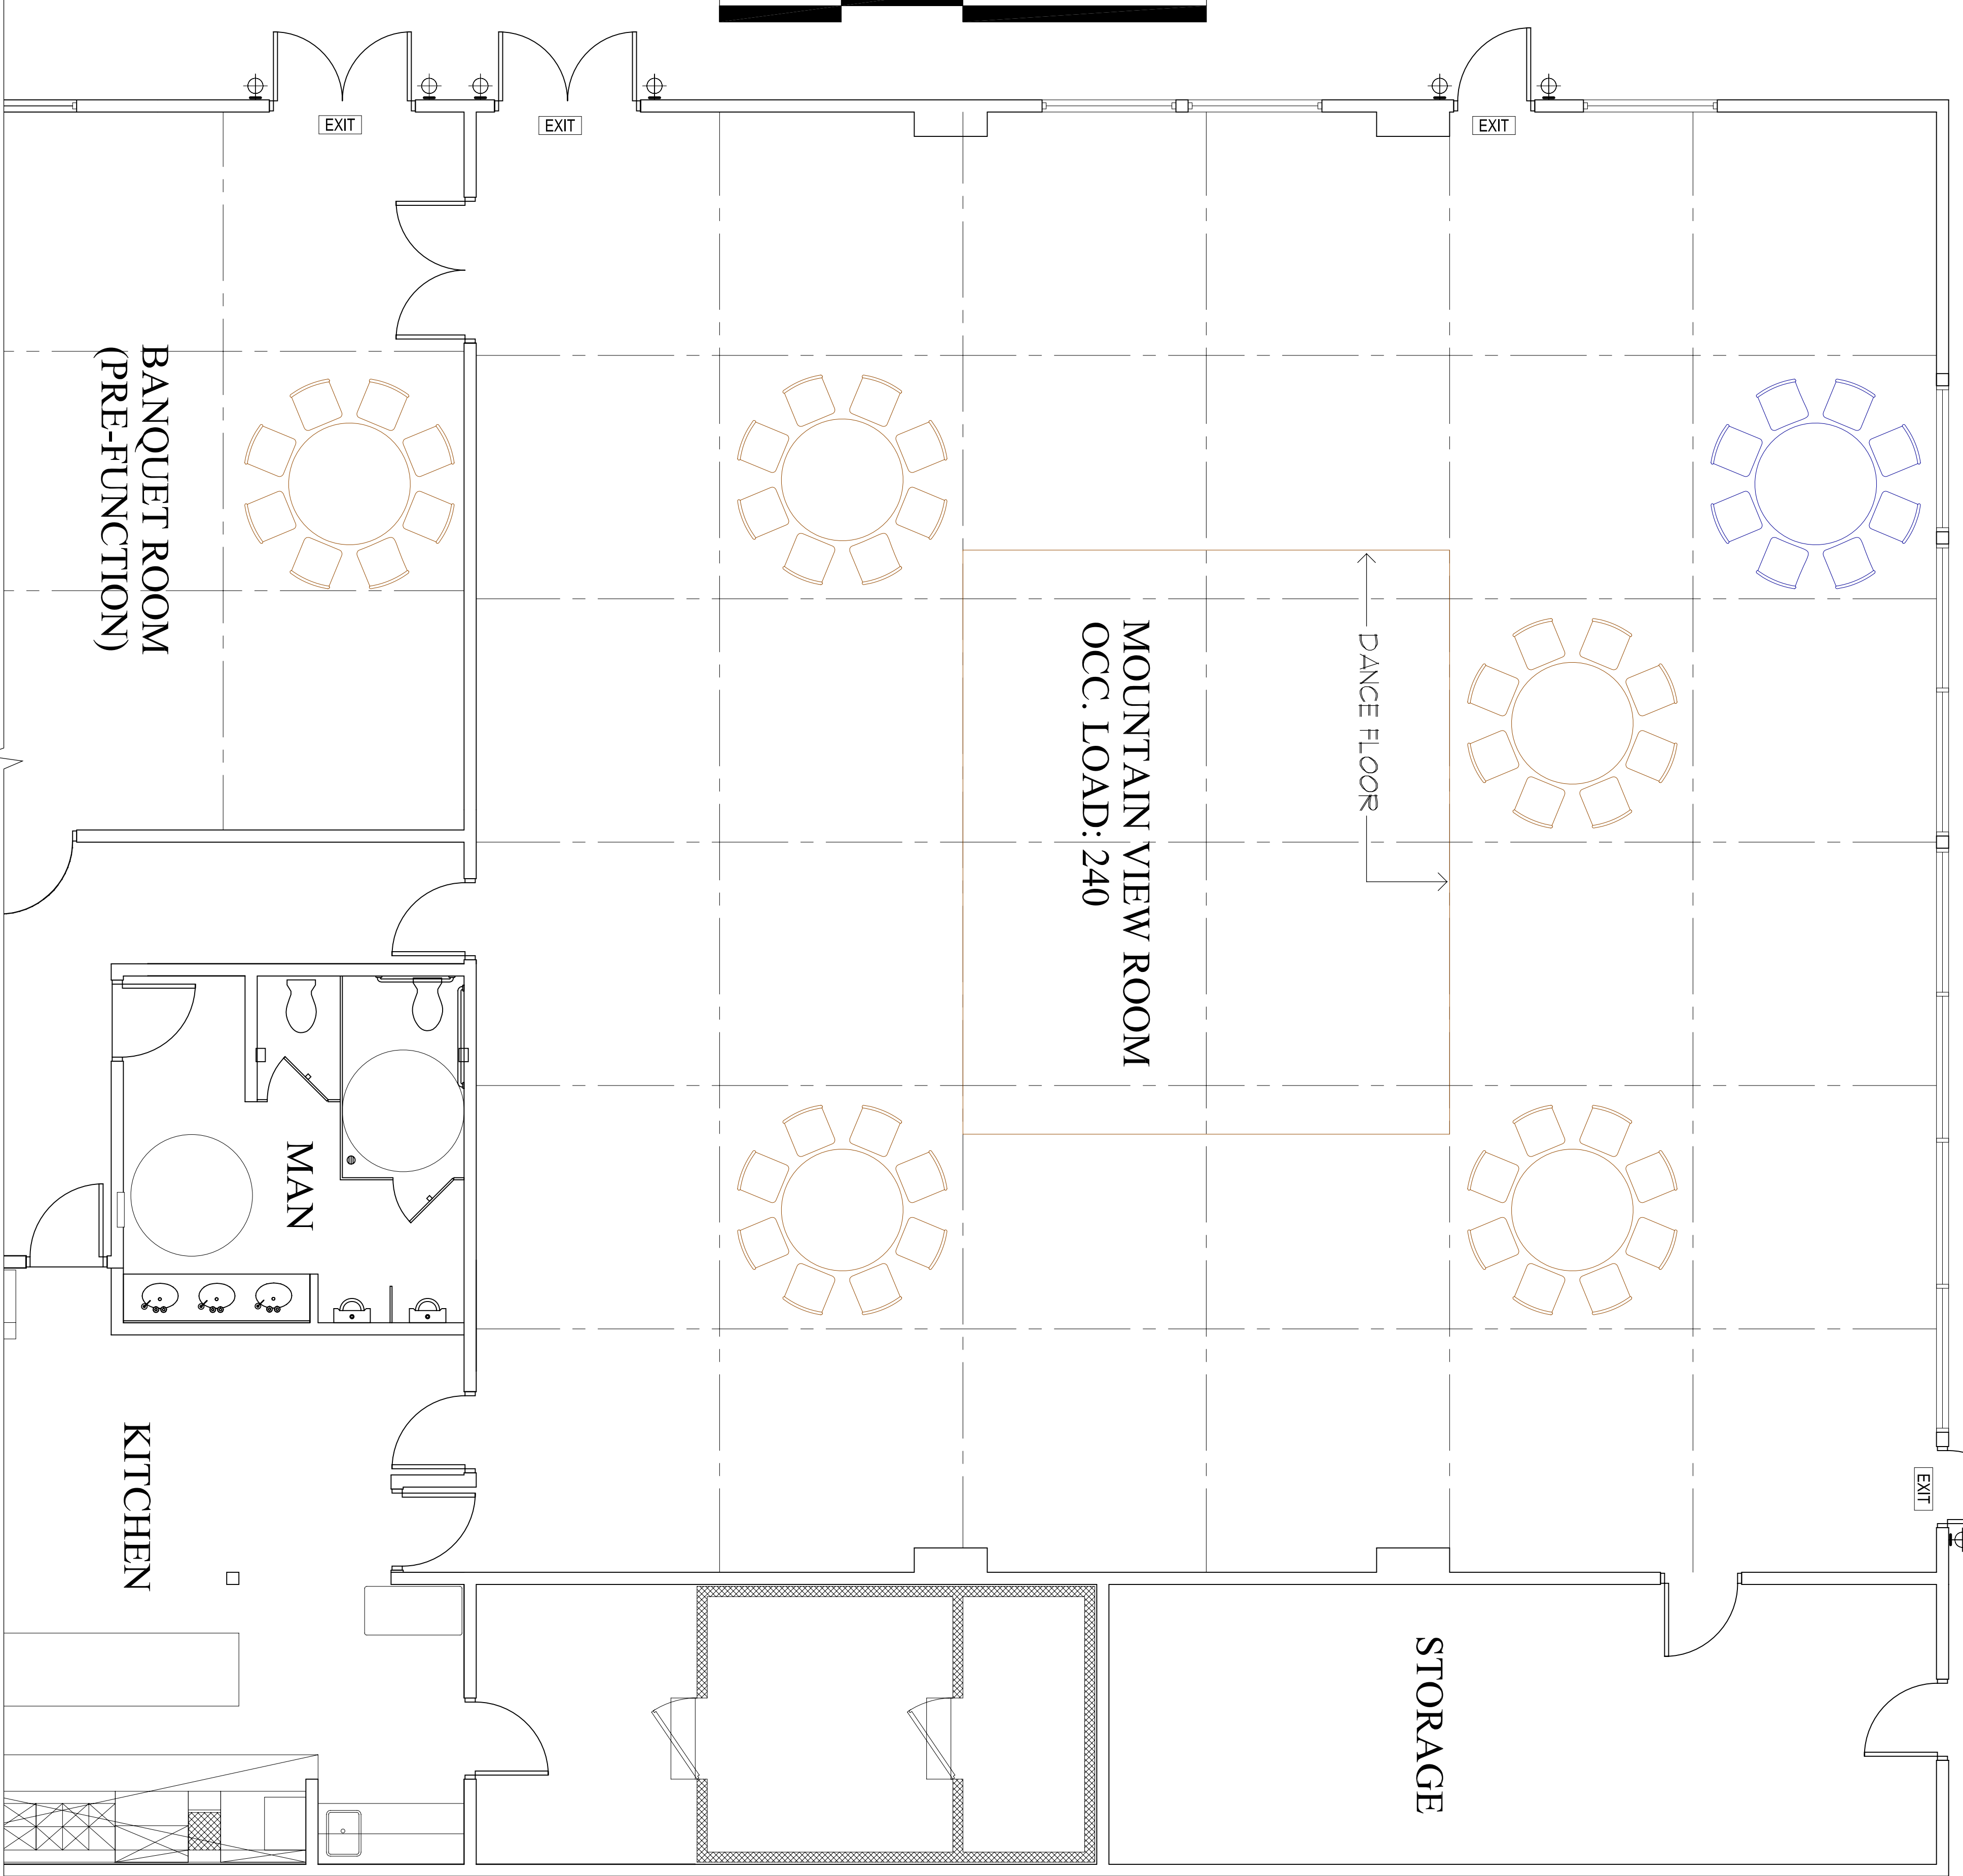

ATRIUM GARDEN

MOUNTAIN VIEW ROOM